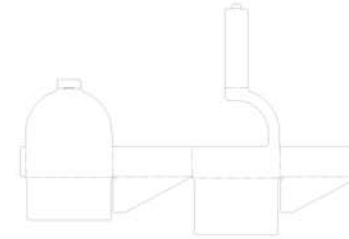

• PRODUCT

prestige cookware

STRONG CORRUGATED CARDBOARD PACKAGING FOR PRESTIGE SAUCEPANS, POTS, AND FRYING PANS. THE PACKAGING COMES STACKED FLAT, AND WILL HANG AND SUPPORT COOKWARE WHEN FOLDED UP INTO SHAPE.

DESIGN
SOURCE
SUPPLY