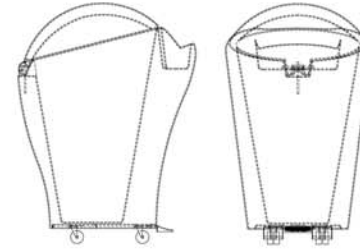

## medibin

'MEDIBIN' IS A COMMERCIAL WASTE CONTAINER FEATURING AN OPEN MOUTH WITH A FOOT OPERATED LID AND IS CONSTRUCTED OUT OF POLYETHYLENE, WHICH IS AN EASILY MAINTAINABLE MATERIAL. IT COMES WITH LOCKABLE, SWIVEL CASTORS, AND A BUILT IN EXTRA RESERVOIR TO STORE ACCESSORIES AND OTHER CONSUMABLE ITEMS. WITH A 120 LITRE CAPACITY, 'MEDIBIN' IS AN IDEAL SOLUTION.